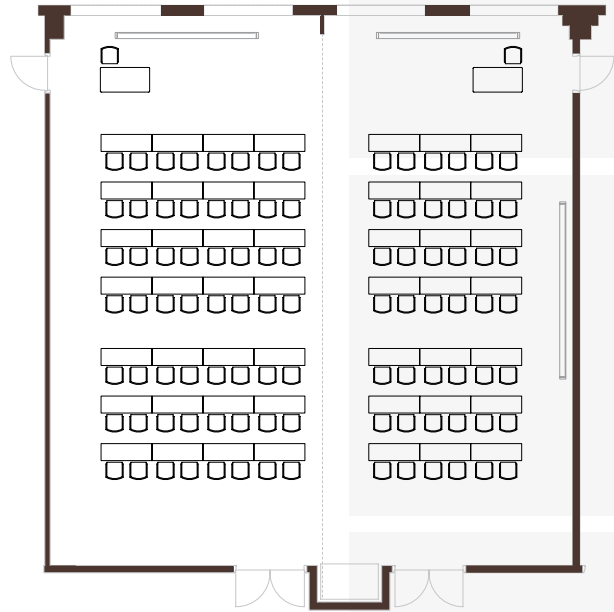

Hall 11* _ 249sqm

messecongress **graz**

Classroom style seating	180 pax
Parliamentary style seating (tables + chairs)	120 pax
Banquet style seating	120 pax
L x B x H (m)	16.2 x 15.4 x 4.8 (4*)

* Partitionable into two units. The height of Hall 11b is 4m!

CLASSROOM STYLE SEATING

PARLIAMENTARY STYLE SEATING

BANQUET STYLE SEATING