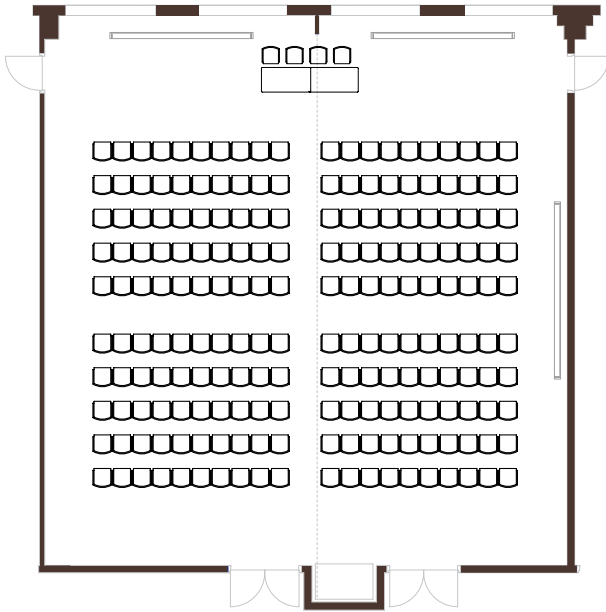

Hall 11* _ 249sqm

messecongress **graz**

Classroom style seating	180 pax
Parliamentary style seating (tables + chairs)	120 pax
Banquet style seating	120 pax
L x B x H (m)	16.2 x 15.4 x 4.8 (4*)

* Partitionable into two units. The height of Hall 11b is 4m!

CLASSROOM STYLE SEATING

PARLIAMENTARY STYLE SEATING

BANQUET STYLE SEATING